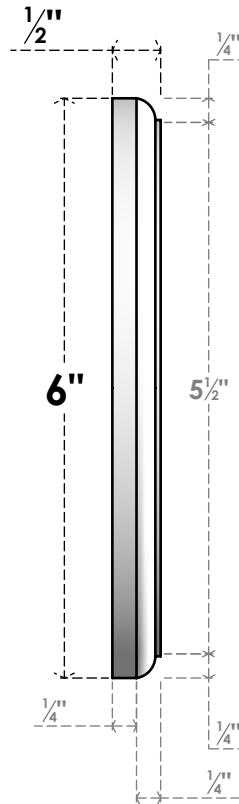

ROSP060X060X050GRY04

6"W X 6"H X 1/2"P STANDARD GRAYSON BULLSEYE ROSETTE WITH ROUNDED EDGE, ARCHITECTURAL GRADE PVC

FRONT

SIDE

EKENA MILLWORK
2300 WEST MAIN ST.
CLARKSVILLE, TX 75426
TOLL FREE: 866-607-0453
WWW.EKENAMILLWORK.COM

NOTES

1. INSTALLATION TO BE COMPLETED IN ACCORDANCE WITH MANUFACTURER'S SPECIFICATIONS.
2. DRAWING MAY NOT BE TO SCALE
3. THIS DRAWING IS INTENDED FOR DESIGN AND PLANNING PURPOSES ONLY.
4. ALL INFORMATION CONTAINED HEREIN WAS CURRENT AT THE TIME OF DEVELOPMENT BUT MUST BE REVIEWED AND APPROVED BY THE PRODUCT MANUFACTURER TO BE CONSIDERED ACCURATE.
5. ARCHITECTURAL GRADE PVC PRODUCTS ARE MADE FROM EXPANDED CELLULAR PVC AND COME NATURALLY WHITE BUT MAY BE PAINTED