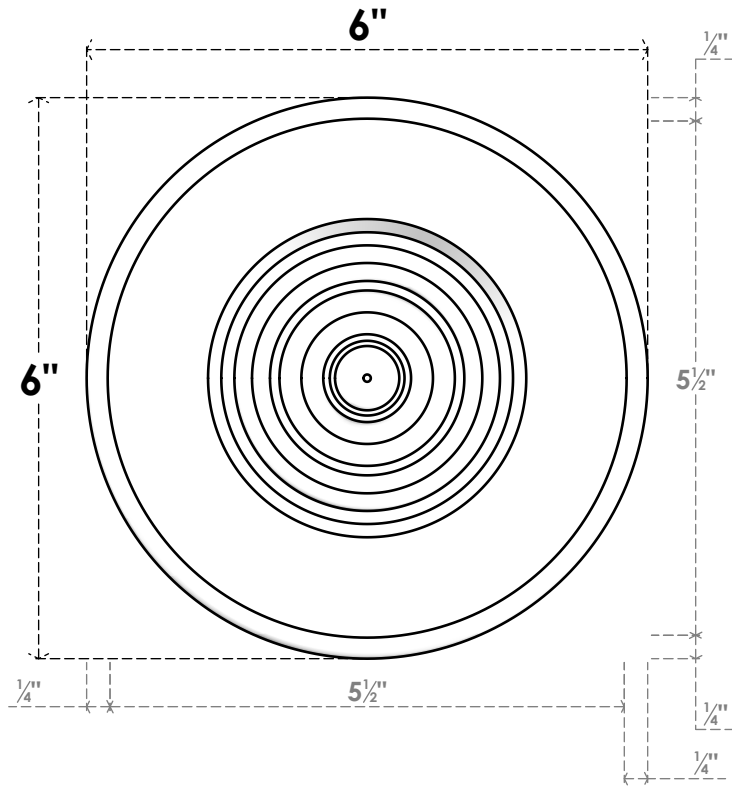

ROSP060X060X050GRY04

6"W X 6"H X 1/2"P STANDARD GRAYSON BULLSEYE ROSETTE WITH ROUNDED EDGE, ARCHITECTURAL GRADE PVC

FRONT

SIDE

EKENA MILLWORK
2300 WEST MAIN ST.
CLARKSVILLE, TX 75426
TOLL FREE: 866-607-0453
WWW.EKENAMILLWORK.COM

NOTES

1. INSTALLATION TO BE COMPLETED IN ACCORDANCE WITH MANUFACTURER'S SPECIFICATIONS.
2. DRAWING MAY NOT BE TO SCALE
3. THIS DRAWING IS INTENDED FOR DESIGN AND PLANNING PURPOSES ONLY.
4. ALL INFORMATION CONTAINED HEREIN WAS CURRENT AT THE TIME OF DEVELOPMENT BUT MUST BE REVIEWED AND APPROVED BY THE PRODUCT MANUFACTURER TO BE CONSIDERED ACCURATE.
5. ARCHITECTURAL GRADE PVC PRODUCTS ARE MADE FROM EXPANDED CELLULAR PVC AND COME NATURALLY WHITE BUT MAY BE PAINTED